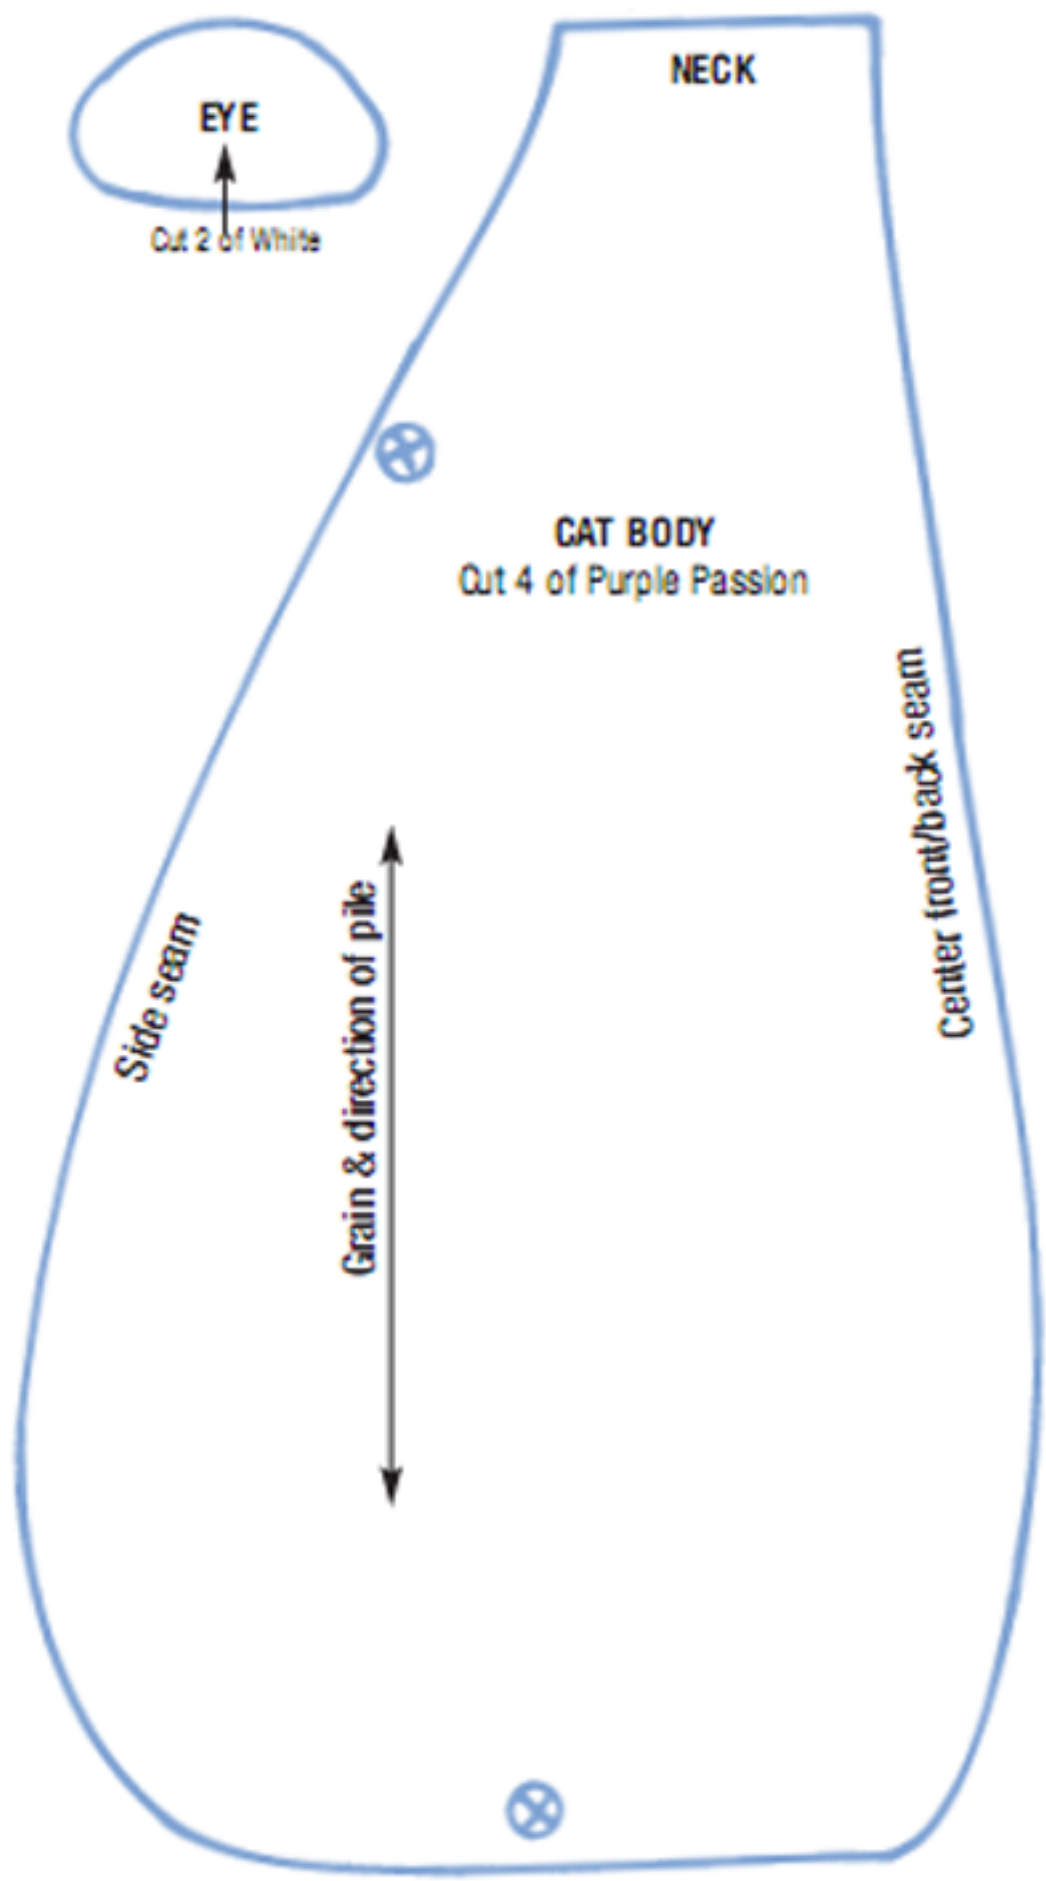

CAT LEGS
Cut 8 of Purple Passion

Grain & direction of pile

CAT TAIL
Cut 2 of Purple Passion

Grain & direction of pile

KEY:

 = Mouth

 = Nose Placement

 = Muzzle Placement

 = Leg Placement

NECK

EYE

Out 2 of White

CAT BODY
Out 4 of Purple Passion

Side seam

Grain & direction of pile

Center front/back seam