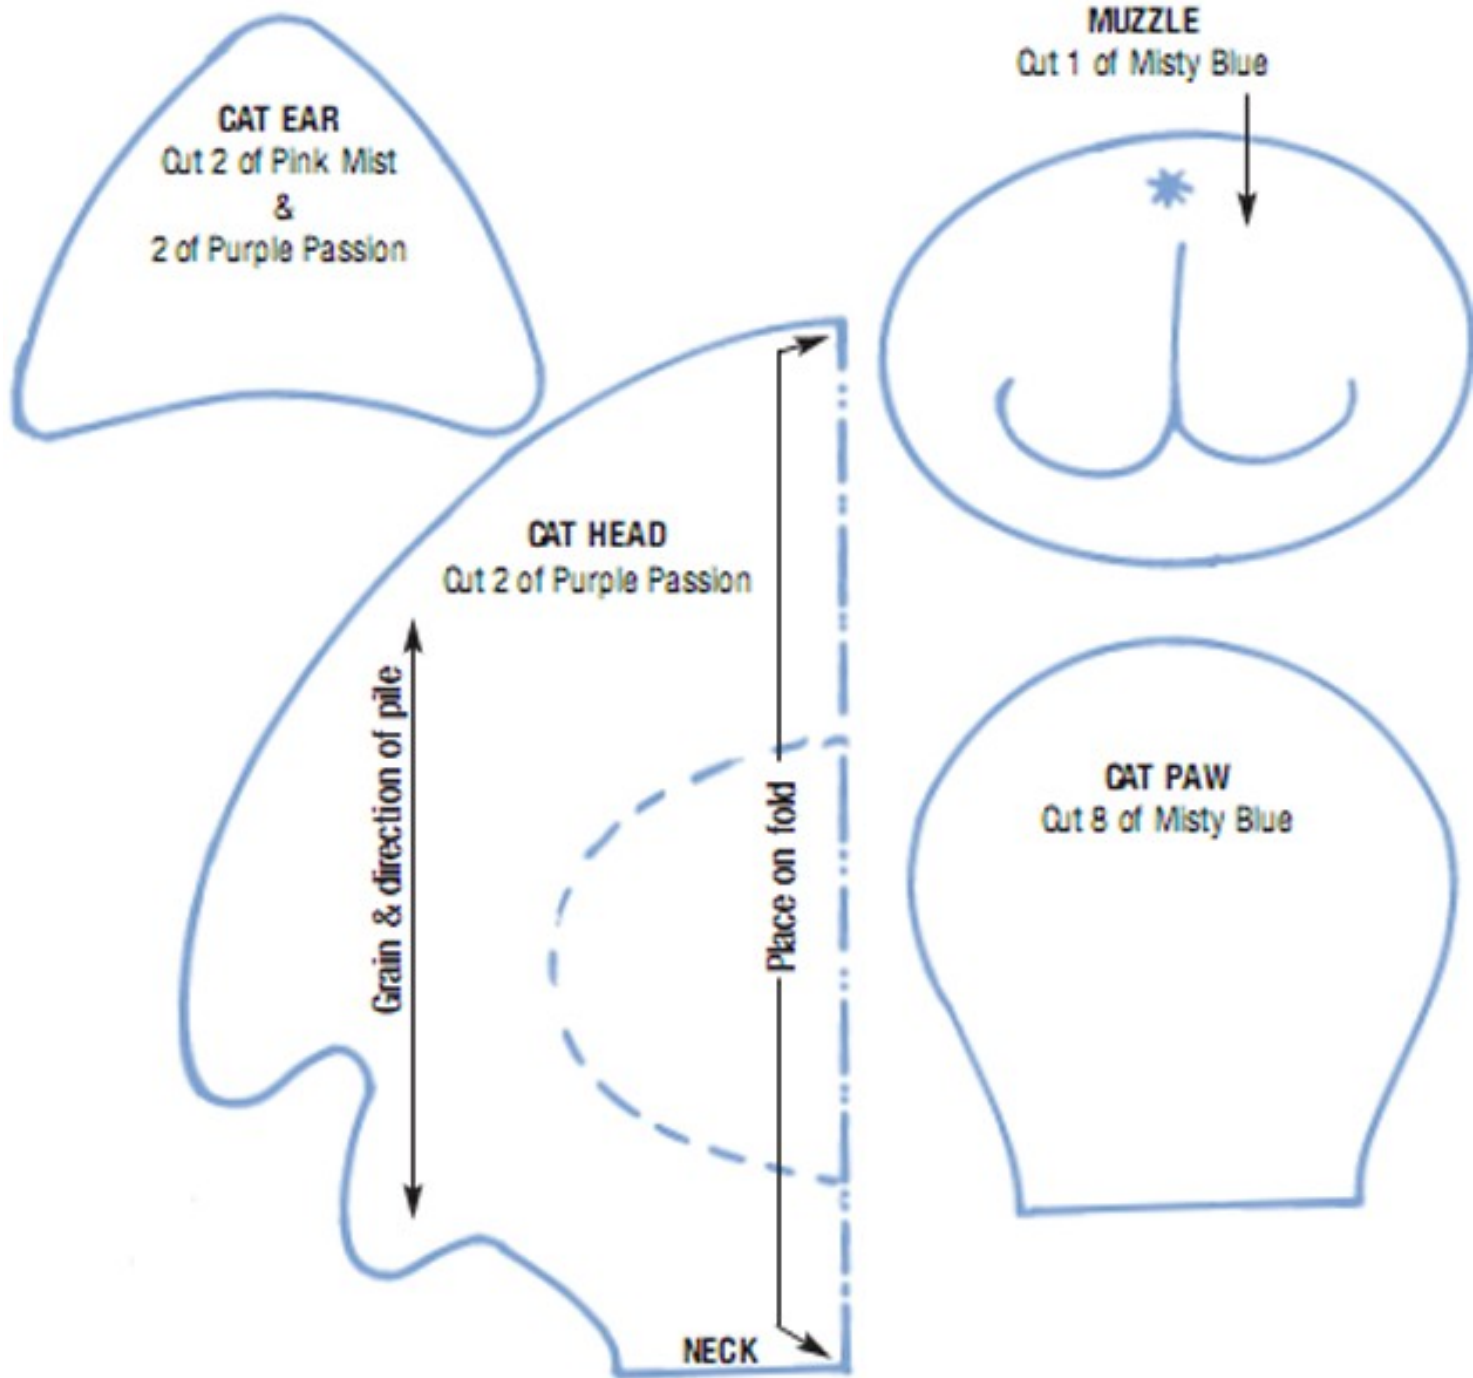

CAT LEGS
Cut 8 of Purple Passion

Grain & direction of pile

CAT TAIL
Cut 2 of Purple Passion

Grain & direction of pile

KEY:

 = Mouth

 = Nose Placement

 = Muzzle Placement

 = Leg Placement

NECK

EYE

Out 2 of White

CAT BODY
Out 4 of Purple Passion

Side seam

Grain & direction of pile

Center front/back seam