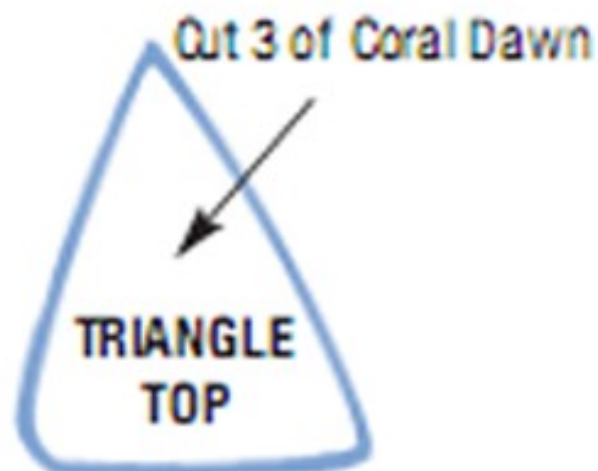

CAT LEGS
Cut 8 of Purple Passion

Grain & direction of pile

CAT TAIL
Cut 2 of Purple Passion

Grain & direction of pile

KEY:

 = Mouth

 = Nose Placement

 = Muzzle Placement

 = Leg Placement

NECK

EYE

Out 2 of White

CAT BODY
Out 4 of Purple Passion

Side seam

Grain & direction of pile

Center front/back seam