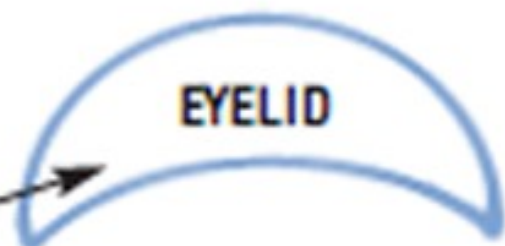

CAT LEGS
Cut 8 of Purple Passion

Grain & direction of pile

CAT TAIL
Cut 2 of Purple Passion

Grain & direction of pile

KEY:

 = Mouth

 = Nose Placement

 = Muzzle Placement

 = Leg Placement

NECK

EYE

Out 2 of White

CAT BODY
Out 4 of Purple Passion

Side seam

Grain & direction of pile

Center front/back seam